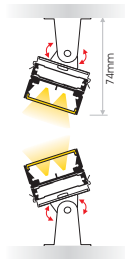

## STANDARD

FIXED

SURFACE

WALL BRACKET  
(Long/Short)

PENDANT

**PRH.019**  
ANTISLIPPER  
for vertical installation  
(as extra)

## SEAMLESS

FIXED

FIXED ELEVATED

SURFACE

WALL BRACKET  
(Long/Short)

PENDANT

**PRH.019**  
ANTISLIPPER  
for vertical installation  
(as extra)

**PRH.029**  
COUPLER accessory  
(as extra)