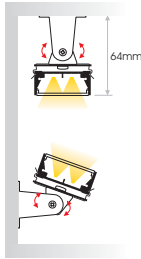

STANDARD

SURFACE

SEAMLESS

Connectors

- **CNC.009** 2 pole connector (monochrome)
- **CNC.013** 4 pole connector (RGB)
- **CNC.053** 5 pole connector (RGBW)