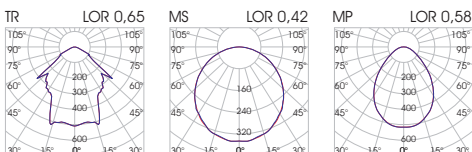

* Available in other colours or/and power upon request.
** The LED density of these ribbons is low thus, the homogeneity of lighting surface of Milky type luminaire will be affected.

Ordering Code Example: OUTLINER40-F-AN-RGB60-35W123-MP-24