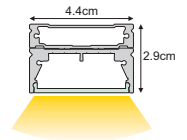

## SEAMLESS

FIXED

FIXED ELEVATED

SURFACE

WALL BRACKET  
(Long/Short)

PENDANT

**PRH.019**  
ANTISLIPPER  
for vertical installation  
(as extra)

**PRH.029**  
COUPLER accessory  
(as extra)