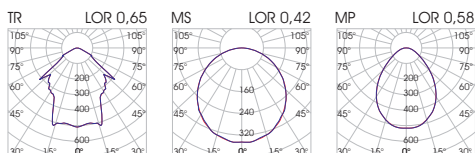

* Available in other colours or/and power upon request.

** Length without end caps for seamless installation (Add 2mm for each end cap)

***The LED density of these ribbons is low thus, the homogeneity of lighting surface of Milky type luminaire will be affected.

Ordering Code Example: OUTLINER40-SS-AN-RGB60-58W200-MS-24