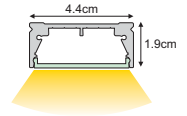

## STANDARD

FIXED

SURFACE

WALL BRACKET  
(Long/Short)

PENDANT

**PRH.019**  
ANTISLIPPER  
for vertical installation  
(as extra)