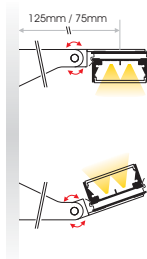

WALL BRACKET
(Long/Short)