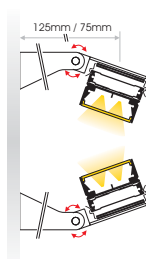

## SEAMLESS

FIXED

FIXED ELEVATED

SURFACE

WALL BRACKET  
(Long/Short)

PENDANT

**PRH.019**  
ANTISLIPPER  
for vertical installation  
(as extra)

**PRH.029**  
COUPLER accessory  
(as extra)

## Connectors

Input cable with IP connectors  
supplied as extra

In-Out cables & waterproof connectors  
supplied as extra.

Supply connectors for a luminaire array  
(as extra)

- CNC.009** 2 pole connector (monochrome)
- CNC.013** 4 pole connector (RGB)
- CNC.053** 5 pole connector (RGBW)